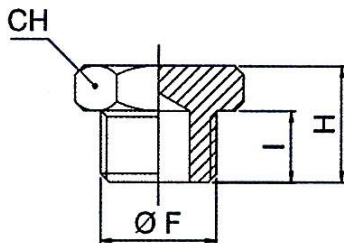

Standard screw fittings

Nickel-plated brass, »value line« Series

 Max. operating pressure 60 bar
 Max. operating temperature 150 °C

252.96/N-E

Plug

Art. No.	Type No.	F	I	H	CH
115676	252.90/N-E	M5	4.0	7.0	8
115677	252.95/N-E	G 1/8	6.0	10.0	14
115678	252.96/N-E	G 1/4	8.0	12.5	17
115679	252.97/N-E	G 3/8	9.0	13.5	19
115680	252.98/N-E	G 1/2	10.0	15.5	24
115681	252.99/N-E	G 3/4	11.0	16.5	30